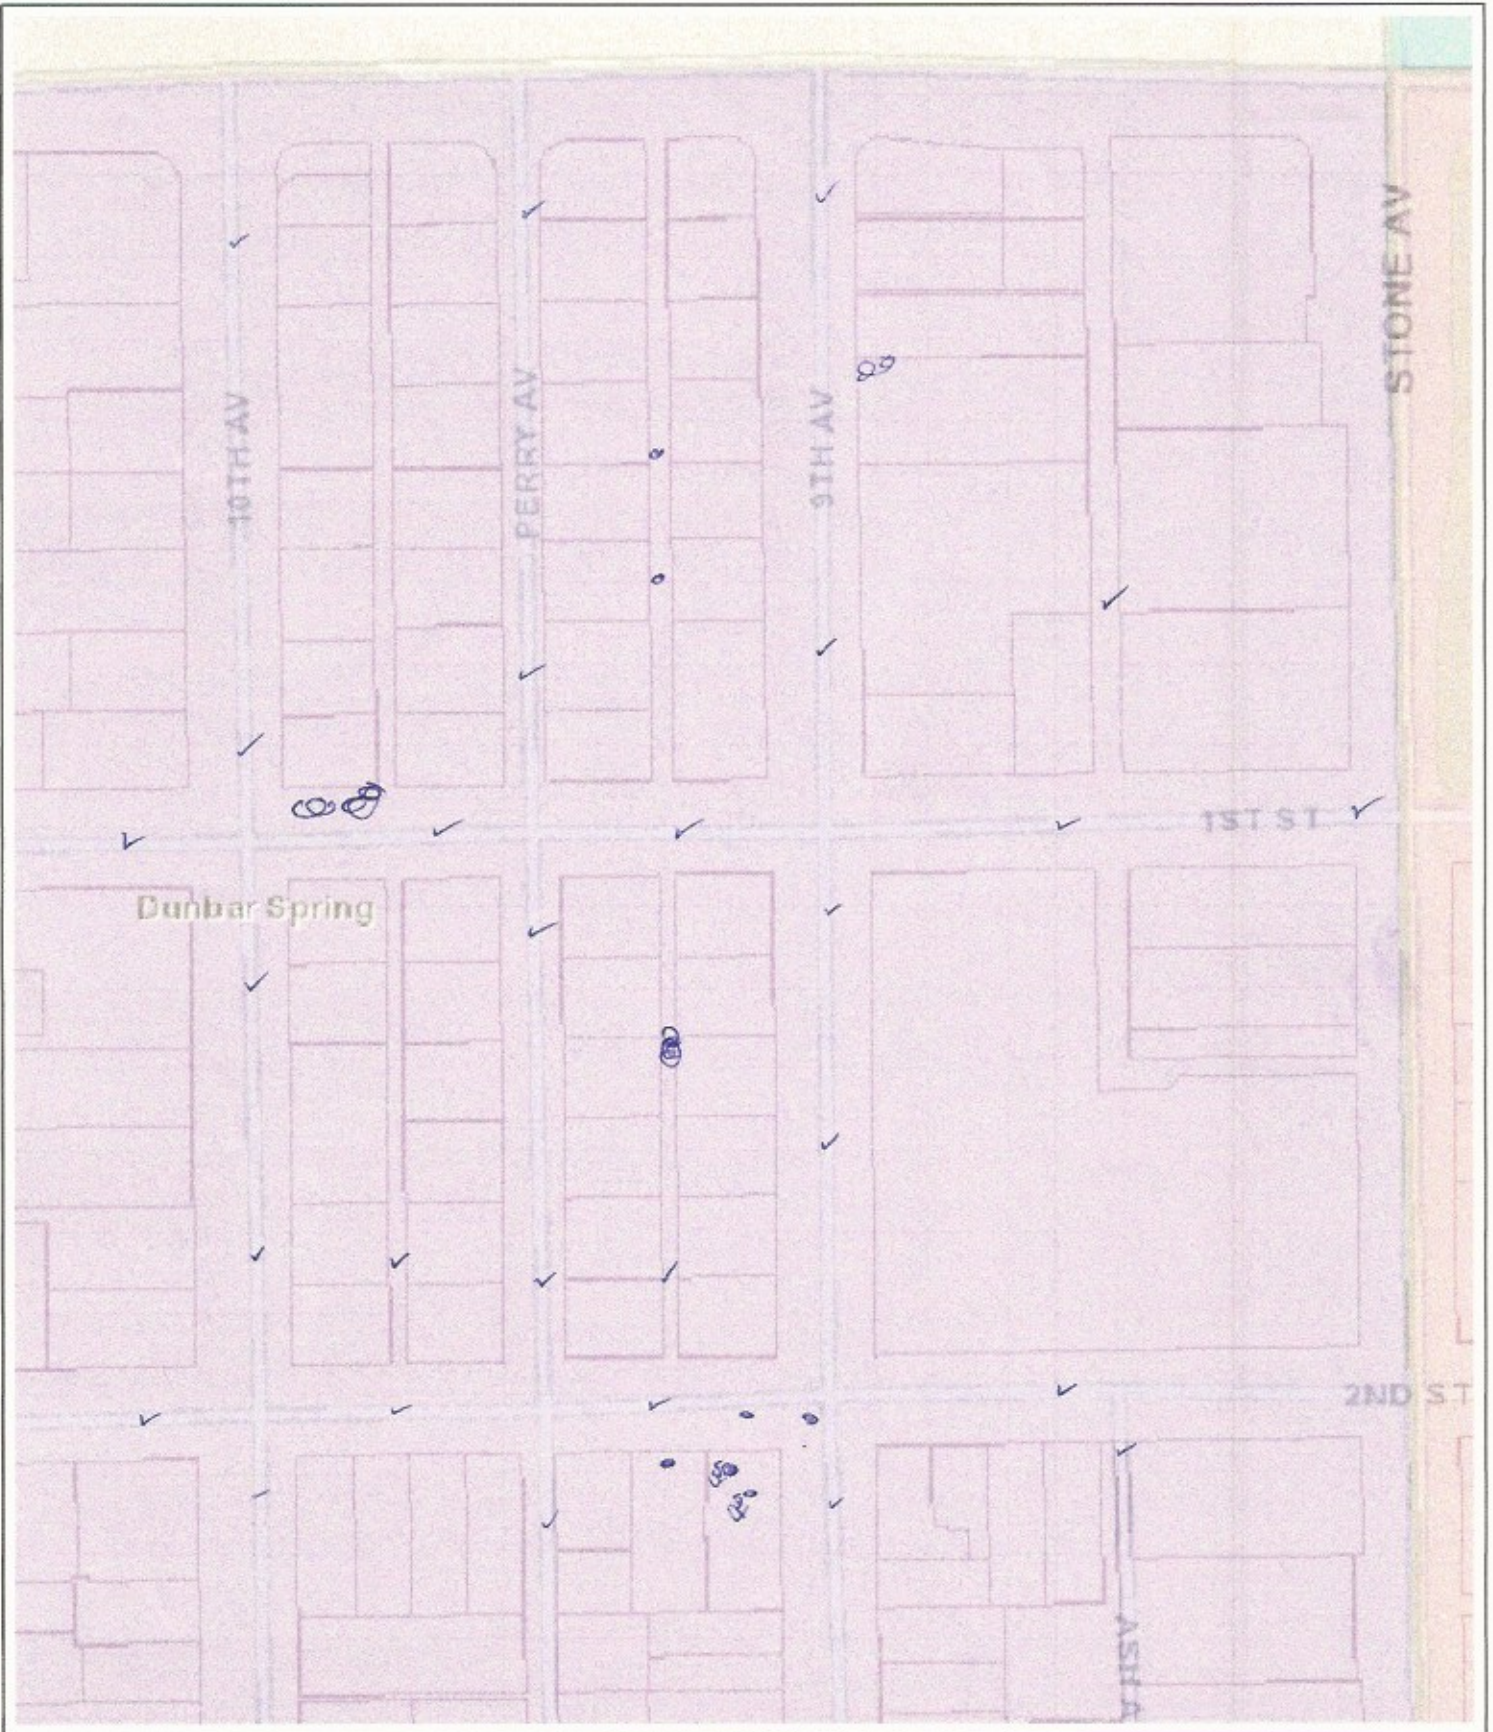

Barrio Blue Moon *Speedway Blvd*

YUMA RD

Estero Park

Dunbar Spring

Barrio Anita

✓ = area checked  
 ⊙ = Buffelgrass  
 ⊙ ⊗ = Fountain Grass

DS NW *mapped 03/06/14*

Printed Feb 28, 2014

Scale: 1:2,400

DS NE

Scale: 1:2,400

Printed: Feb 28, 2014

2nd st

Scale: 1:2,400

DS SW

Printed: Feb 28, 2014

Scale: 1:2,400

DS S

Printed Feb 28, 2014