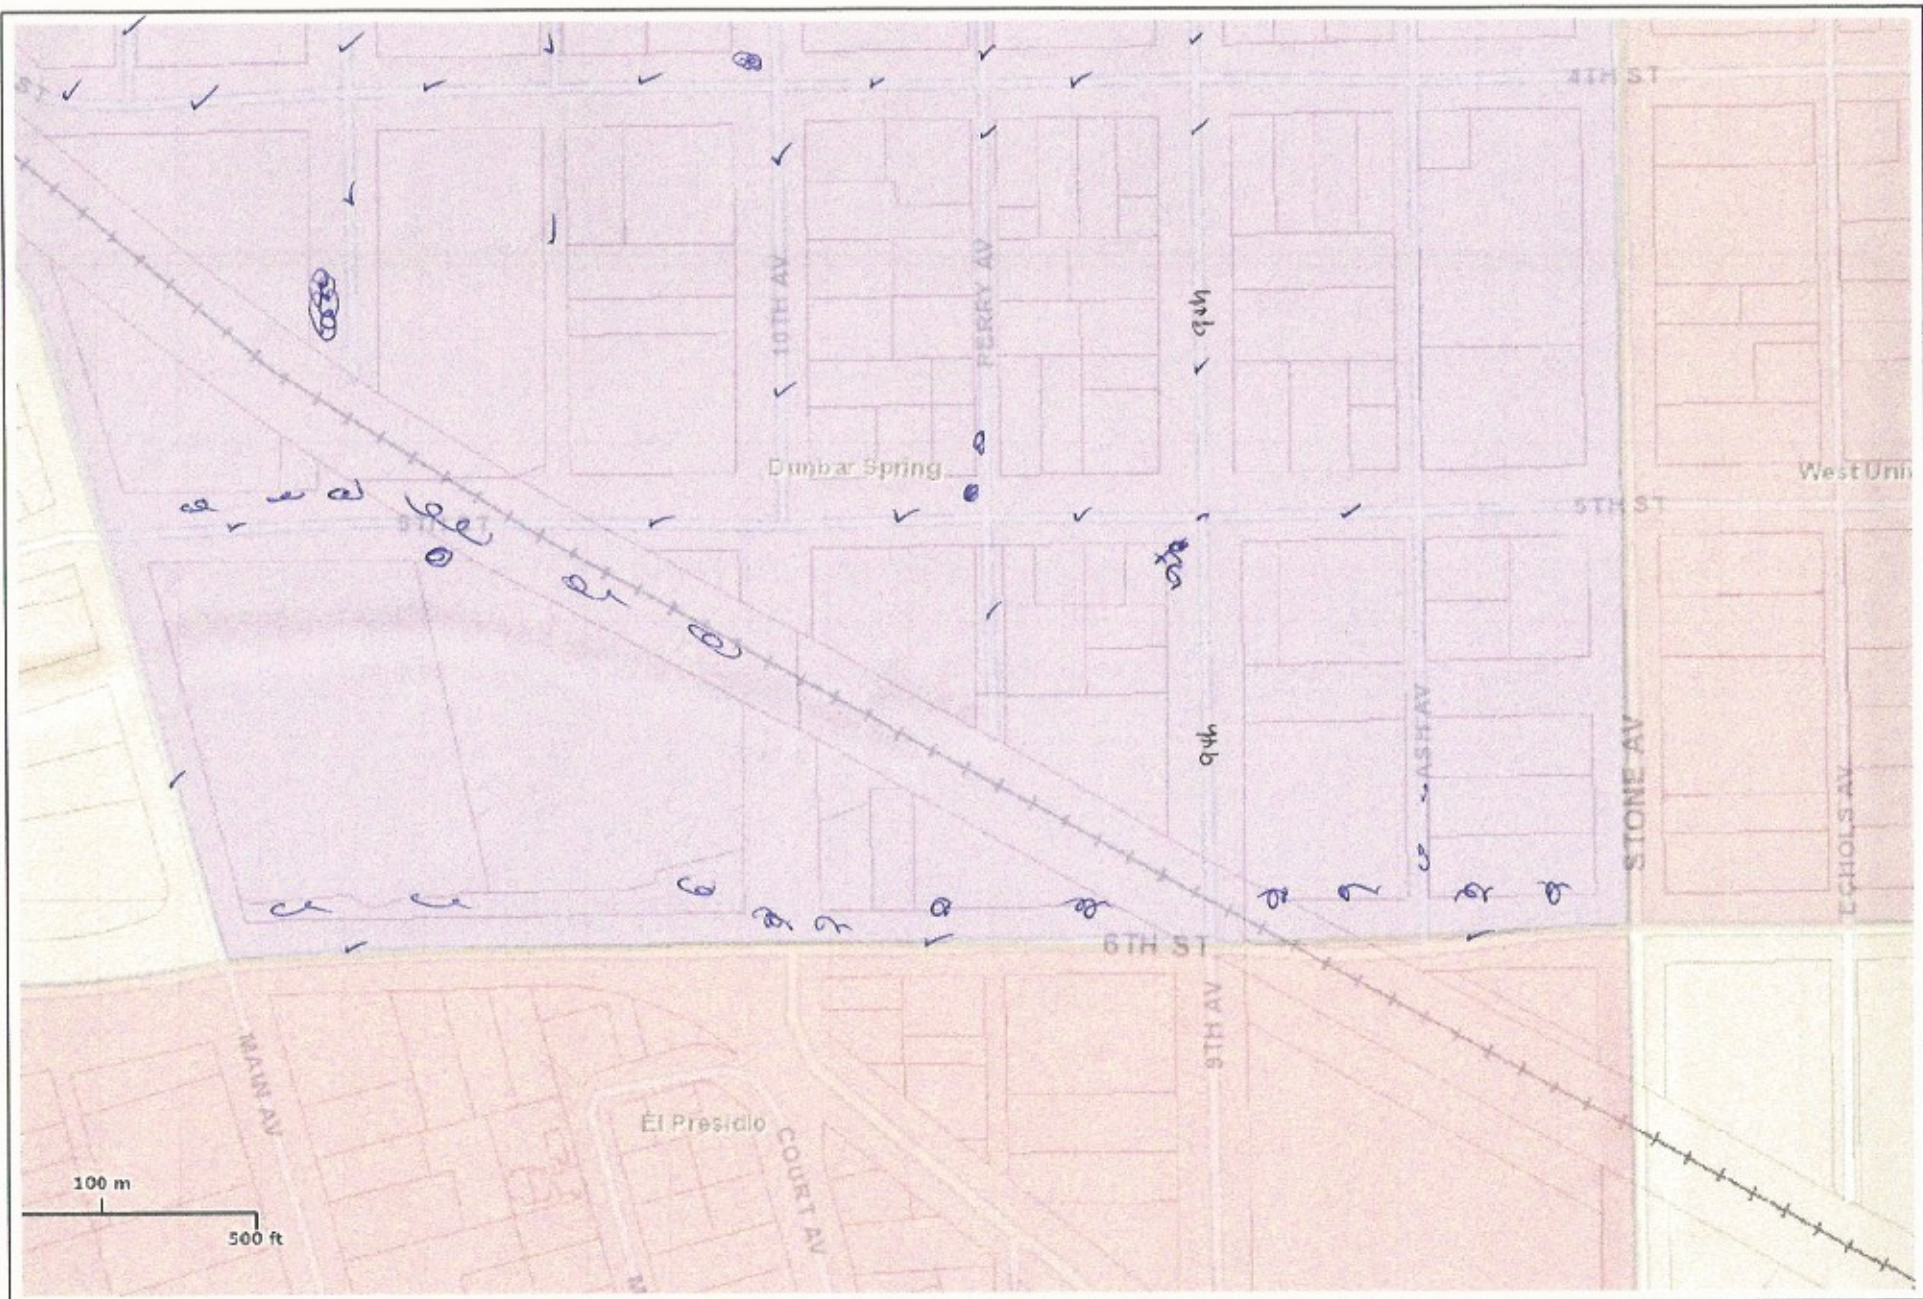

Barrio Blue Moon *Speedway Blvd*

YUMA RD

Estero Park

Dunbar Spring

Barrio Anita

✓ = area checked  
 ⊙ = Buffelgrass  
 ⊙ ⊗ = Fountain Grass

DS NW *mapped 03/06/14*

Printed Feb 28, 2014

Scale: 1:2,400

DS NE

Scale: 1:2,400

Printed: Feb 28, 2014

2nd st

Scale: 1:2,400

DS SW

Printed: Feb 28, 2014