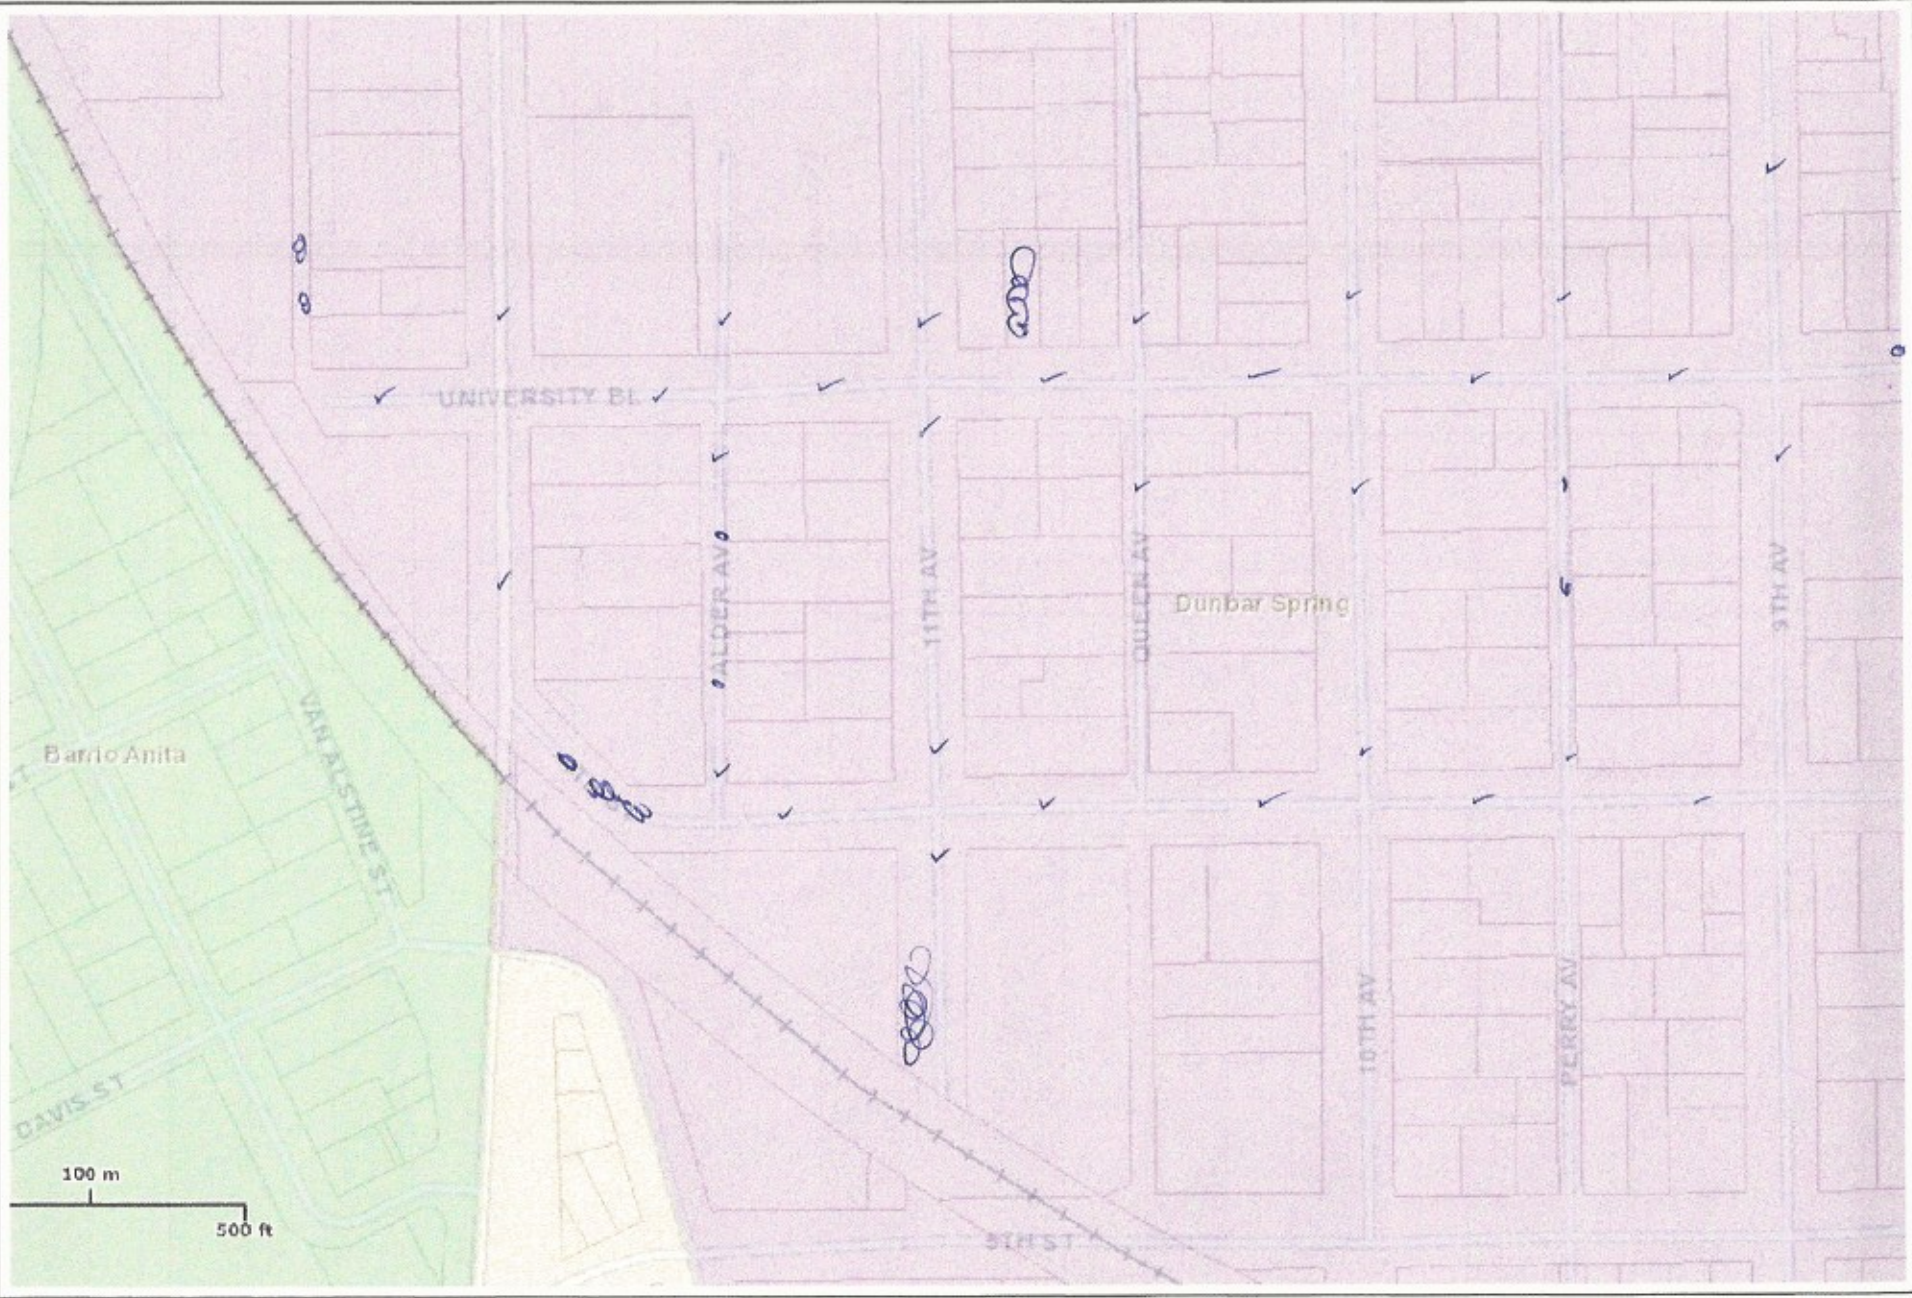

Barrio Blue Moon *Speedway Blvd*

YUMA RD

Estero Park

Dunbar Spring

Barrio Anita

✓ = area checked  
 ⊙ = Buffelgrass  
 ⊙ ⊗ = Fountain Grass

DS NW *mapped 03/06/14*

Printed Feb 28, 2014

Scale: 1:2,400

DS NE

Scale: 1:2,400

Printed: Feb 28, 2014

2nd st

Scale: 1:2,400

DS SW

Printed: Feb 28, 2014